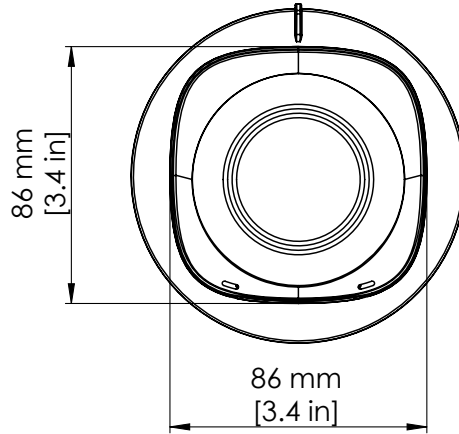

Storage: -40°C to +60°C

Physical characteristics

Dimensions: 284x86x108

Weight: 1.33 kg

Body: Aluminum

EMC

EN55032, EN 61000-6-4, EN 61000-3-2, EN 61000-3-3, EN50130-4 CISPR 32, AS/NZS CISPR 32, FCC subpart 15B, ICES-003 Issue 7

Safety

IEC62368-1, UL62368-1, IEC62471, NOM-019

Technical drawings

Front view

Side view

Rear view

Ordering information

Ava Bullet Tele