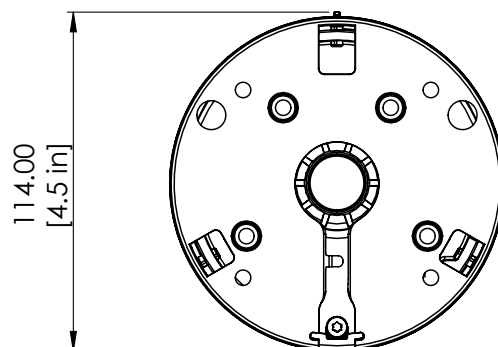

Storage: -40°C to +60°C

Physical characteristics

Dimensions: 284x86x108

Weight: 1.33 kg

Body: Aluminum

EMC

EN55032, EN 61000-6-4, EN 61000-3-2, EN 61000-3-3, EN50130-4 CISPR 32, AS/NZS CISPR 32, FCC subpart 15B, ICES-003 Issue 7

Safety

IEC62368-1, UL62368-1, IEC62471, NOM-019

Technical drawings

Front view

Side view

Rear view

Ordering information

Ava Bullet Tele