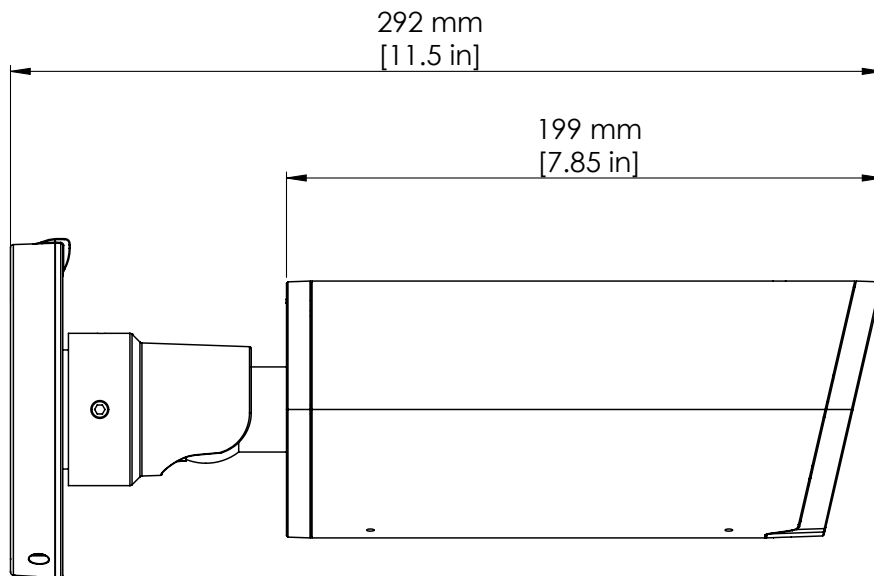

Storage: -40°C to +60°C

Physical characteristics

Dimensions: 284x86x108

Weight: 1.33 kg

Body: Aluminum

EMC

EN55032, EN 61000-6-4, EN 61000-3-2, EN 61000-3-3, EN50130-4 CISPR 32, AS/NZS CISPR 32, FCC subpart 15B, ICES-003 Issue 7

Safety

IEC62368-1, UL62368-1, IEC62471, NOM-019

Technical drawings

Front view

Side view

Rear view

Ordering information

Ava Bullet Tele