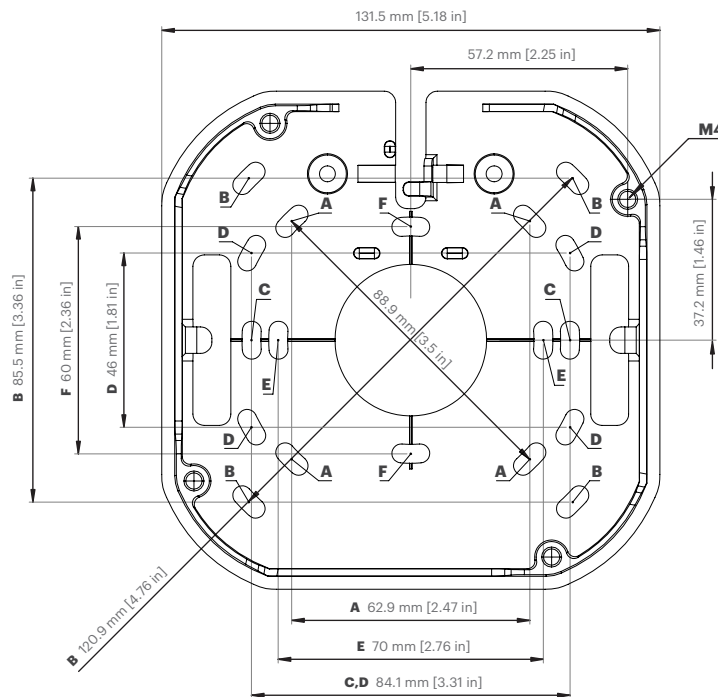

Ingress protection

IP66 (IEC/EN 60529)

Temperature

Operating: -40°C to +50°C

Storage: -40°C to +60°C

Physical characteristics

Dimensions: 152x152x96mm

Weight: 1.2 kg

Body: Aluminum

EMC

EN 55032, EN 61000-3-2/-3, EN 55024, EN 55035, EN 61000-6-1/-3, EN61000-6-2/-4, FCC Part 15B, ICES-003 Issue 6

Safety

IEC60950-1, IEC62368-1, IEC60950-22, UL/CSA60950-1, UL/CSA 62368-1, UL E164374, NOM-019, IEC62471(IR LED)

Technical drawings

Dome, side view

Scale 1:2

Mounting bracket, top view

Scale 1:2

	Designation	Dimension (mm)	Dimension (inch)
A	Octagon	62.9 x 62.9 (88.9 diagonal)	2.47 x 2.47 (3.50 diagonal)
B	4" Square Box	85.5 x 85.5 (120.9 diagonal)	3.36 x 3.36 (4.76 diagonal)
C	Single Gang	84.1	3.31
D	Double Gang	84.1 x 46	3.31 x 1.81
E	EU Ceiling Box	70	2.76
F	EU Outlet Box	60	2.36