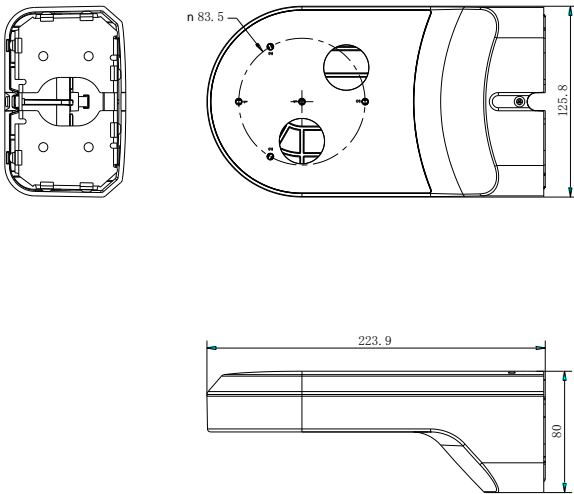

DS-1294ZJ

Wall Mount Bracket for
PTZ Camera

Features:

- Toughened plastic material with surface spray treatment
- Hikvision white

Dimension:

Order Model:

DS-1294ZJ

Parameter:

Model	DS-1294ZJ
Parameters	Wall Mount Bracket for PTZ Camera
Appearance	Hikvision White
Material	Toughened Plastic
Dimension	230×80×130mm
Weight	450g

Notice:

- The bracket should be installed on flat wall
- The wall must be capable of supporting over 3 times as much as the total weight of the camera and the mount.
- The maximum load capacity of the bracket is 4.5KG

Note: The actual dome camera may vary from the picture above.