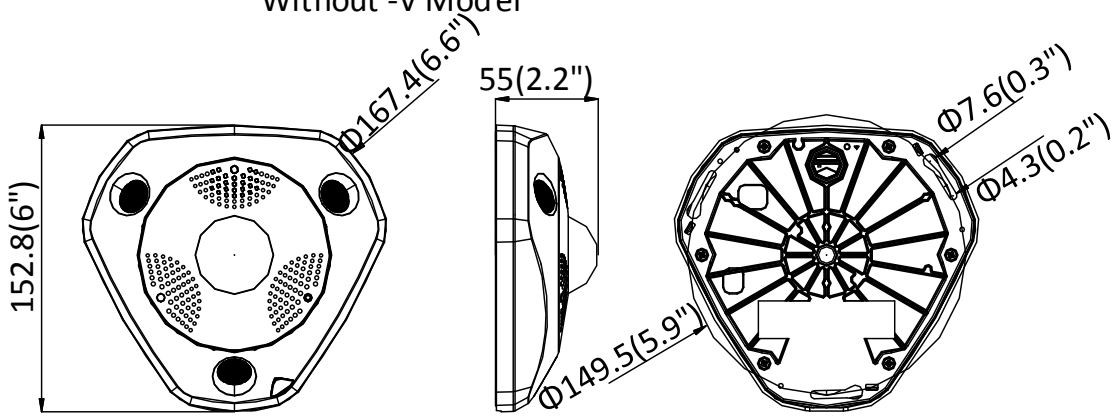

General	
Operating Conditions	-40 °C to +60 °C (-40 °F to +140 °F), Humidity 95% or less (non-condensing)
Power Supply	12 VDC \pm 20%, PoE (802.3at, class 4), -S model: two-core terminal block Without -S model: Φ 5.5 \times 2.1 mm coaxial power plug
Power Consumption	12 VDC, 1 A, max. 12.5 W PoE (802.3at, 42.5 to 57 V), 0.4 A to 0.3 A, max. 15 W
Protection Level (-V)	IP67, IK10
Heater	Yes
Material	Metal
Dimensions	Without -V model: 167.4 \times 152.8 \times 50 mm (6. 6" \times 6" \times 2") With -V model: 167.4 \times 152.8 \times 55 mm (6. 6" \times 6" \times 2.2")
Weight	Approx. 1400 g (3.09 lbs)

Available Model

DS-2CD6365G0-I (1.27 mm); DS-2CD6365G0-IS (1.27 mm), DS-2CD6365G0-IV (1.27 mm), DS-2CD6365G0-IVS (1.27 mm)

Dimensions

Without -V Model

With -V Model

Unit: mm (inch)

Accessories

DS-1280ZJ-DM25
Junction Box