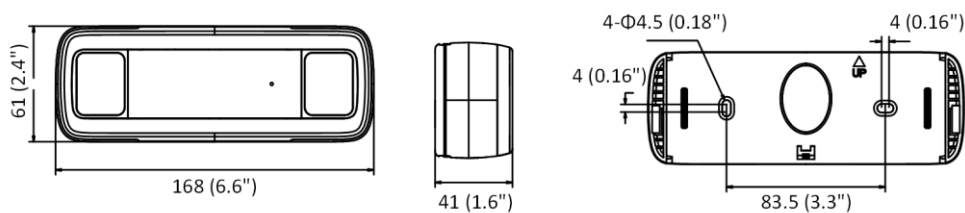

Material	Front cover: plastic, camera body: metal
Dimensions	With -V: 168 mm × 61 mm × 41 mm (6.6" × 2.4" × 1.6") Without -V: 168 mm × 61 mm × 36 mm (6.6" × 2.4" × 1.4") With Package: 235 mm × 120 mm × 125 mm (9.2" × 4.7" × 4.9")
Weight	Camera: Approx. 435 g (1 lb.) With package: 725 g (1.6 lb)
Approval	
EMC	47 CFR Part 15, Subpart B; EN 55032: 2015, EN 61000-3-2: 2014, EN 61000-3-3: 2013, EN 50130-4: 2011 +A1: 2014; AS/NZS CISPR 32: 2015; ICES-003: Issue 6, 2016; KN 32: 2015, KN 35: 2015
Safety	UL 60950-1, IEC 60950-1:2005 + Am 1:2009 + Am 2:2013, EN 60950-1:2005 + Am 1:2009 + Am 2:2013, IS 13252(Part 1):2010+A1:2013+A2:2015
Environment	2011/65/EU, 2012/19/EU, Regulation (EC) No 1907/2006
Protection	With -V model: IP67 (IEC 60529-2013)

Available Model

DS-2CD6825G0/C-I (2 mm), DS-2CD6825G0/C-IS (2 mm), DS-2CD6825G0/C-IV (2 mm), DS-2CD6825G0/C-IVS (2 mm)

Dimension

Without -V Model:

With -V Model:

Installation Recommendation

Following table shows the relations among focal length, mounting height, and max. detection span of typical values. For detailed installation advice, please contact the technical support of HIKVISION.

Focal Length (mm)	Mounting Height (m)	Max. Detection Span (m)
2	2.1	1.02
2	2.6	2.30
2	3.1	3.58
2	3.6	4.86
2	4.1	6.14
2	4.6	5.50
2	5.1	6.45
2	5.6	7.40
2	6	8.16

Distributed by

**HIKVISION®****Headquarters**