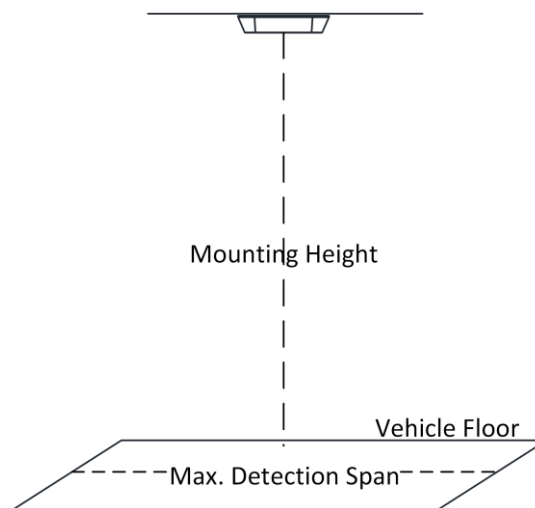

Material	Front cover: plastic, camera body: metal
Dimensions	With -V: 168 mm × 61 mm × 41 mm (6.6" × 2.4" × 1.6") Without -V: 168 mm × 61 mm × 36 mm (6.6" × 2.4" × 1.4") With Package: 235 mm × 120 mm × 125 mm (9.2" × 4.7" × 4.9")
Weight	Camera: Approx. 435 g (1 lb.) With package: 725 g (1.6 lb)
Approval	
EMC	47 CFR Part 15, Subpart B; EN 55032: 2015, EN 61000-3-2: 2014, EN 61000-3-3: 2013, EN 50130-4: 2011 +A1: 2014; AS/NZS CISPR 32: 2015; ICES-003: Issue 6, 2016; KN 32: 2015, KN 35: 2015
Safety	UL 60950-1, IEC 60950-1:2005 + Am 1:2009 + Am 2:2013, EN 60950-1:2005 + Am 1:2009 + Am 2:2013, IS 13252(Part 1):2010+A1:2013+A2:2015
Environment	2011/65/EU, 2012/19/EU, Regulation (EC) No 1907/2006
Protection	With -V model: IP67 (IEC 60529-2013)

Available Model

DS-2CD6825G0/C-I (2 mm), DS-2CD6825G0/C-IS (2 mm), DS-2CD6825G0/C-IV (2 mm), DS-2CD6825G0/C-IVS (2 mm)

Dimension

Without -V Model:

With -V Model:

Installation Recommendation

Following table shows the relations among focal length, mounting height, and max. detection span of typical values. For detailed installation advice, please contact the technical support of HIKVISION.

Focal Length (mm)	Mounting Height (m)	Max. Detection Span (m)
2	2.1	1.02
2	2.6	2.30
2	3.1	3.58
2	3.6	4.86
2	4.1	6.14
2	4.6	5.50
2	5.1	6.45
2	5.6	7.40
2	6	8.16

Distributed by

**HIKVISION®****Headquarters**