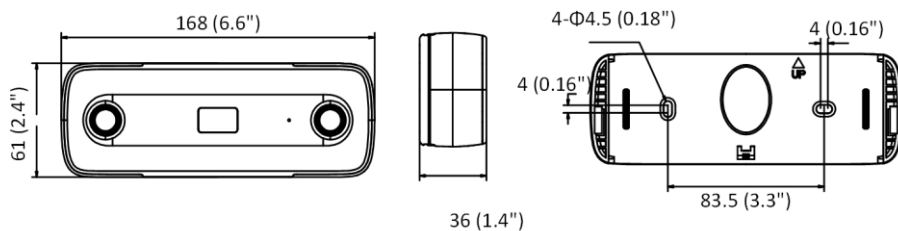

Material	Front cover: plastic, camera body: metal
Dimensions	With -V: 168 mm × 61 mm × 41 mm (6.6" × 2.4" × 1.6") Without -V: 168 mm × 61 mm × 36 mm (6.6" × 2.4" × 1.4") With Package: 235 mm × 120 mm × 125 mm (9.2" × 4.7" × 4.9")
Weight	Camera: Approx. 435 g (1 lb.) With package: 725 g (1.6 lb)
Approval	
EMC	47 CFR Part 15, Subpart B; EN 55032: 2015, EN 61000-3-2: 2014, EN 61000-3-3: 2013, EN 50130-4: 2011 +A1: 2014; AS/NZS CISPR 32: 2015; ICES-003: Issue 6, 2016; KN 32: 2015, KN 35: 2015
Safety	UL 60950-1, IEC 60950-1:2005 + Am 1:2009 + Am 2:2013, EN 60950-1:2005 + Am 1:2009 + Am 2:2013, IS 13252(Part 1):2010+A1:2013+A2:2015
Environment	2011/65/EU, 2012/19/EU, Regulation (EC) No 1907/2006
Protection	With -V model: IP67 (IEC 60529-2013)

Available Model

DS-2CD6825G0/C-I (2 mm), DS-2CD6825G0/C-IS (2 mm), DS-2CD6825G0/C-IV (2 mm), DS-2CD6825G0/C-IVS (2 mm)

Dimension

Without -V Model:

With -V Model:

Installation Recommendation

Following table shows the relations among focal length, mounting height, and max. detection span of typical values. For detailed installation advice, please contact the technical support of HIKVISION.