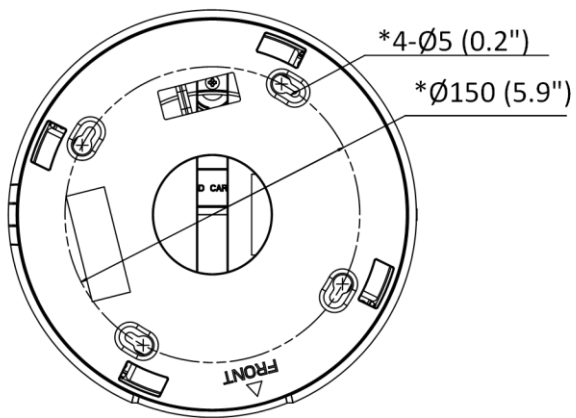

▪ **Dimension**

Unit: mm (inch)

▪ **Accessory**

▪ **Optional**

DS-1661ZJ Pendant Mount	DS-1602ZJ Wall Mount