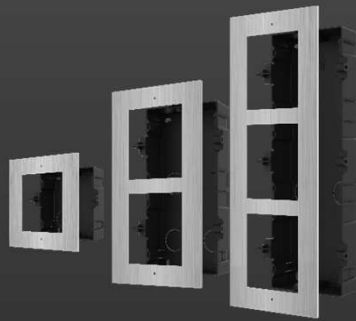

Modular Door Station

— Stainless Steel Version

Modular Door Station Family

Main unit
DS-KD8003-IME1/NS
DS-KD8003-IME2/NS

Main unit
DS-KD8003-IME1/S
DS-KD8003-IME2/S

Keypad module
DS-KD-KP/S

Nametag module
DS-KD-KK/S

Main unit without key

Main unit with key

Keypad module

Nametag module

Display module

Surface mounting frame

Flush mounting frame

Bracket

Modular Door Station
with New Material

Key Functions

Stainless Steel 304

2M, 180° WDR

Display screen

Configurable modularity

PoE

Two locks control