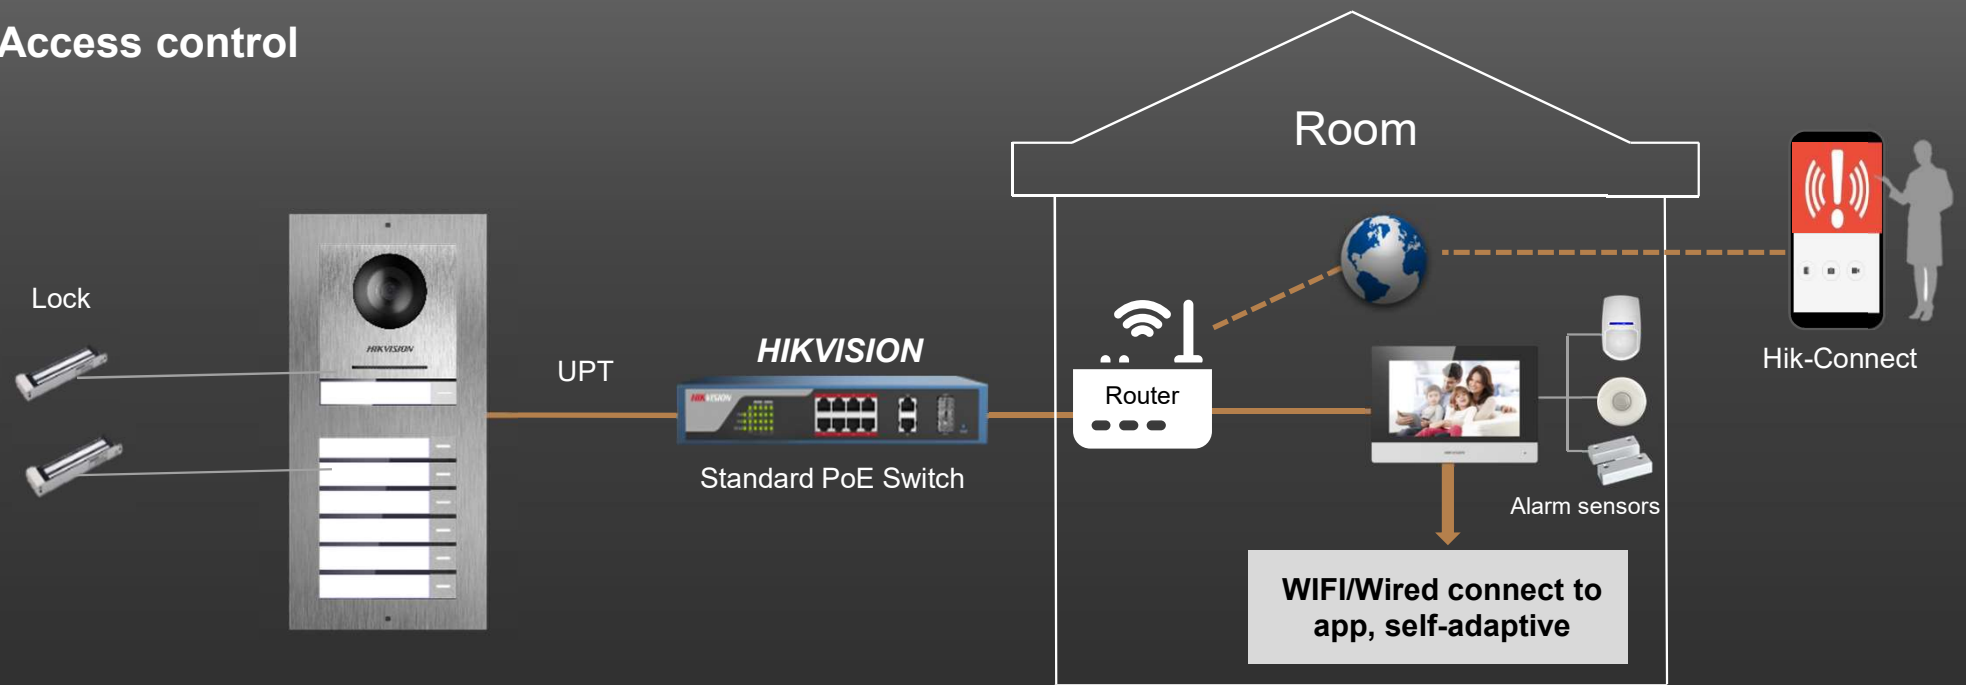

Modular Door Station
with New Material

Key Functions

Stainless Steel 304

2M, 180° WDR

Display screen

Configurable modularity

PoE

Two locks control

Highlights — Elegant & Useful Design

Suitable for the disabled

The salient point on button 5 is suitable for person with visual impairment to use.

System Framework for IP Video Intercom

Receive call and unlock door on Hik-Connect

Alarm pushed to Hik-Connect

Two lock control

Access control

System Framework for 2 Wire Video Intercom

Receive call and unlock door on Hik-Connect

Alarm pushed to Hik-Connect

Two lock control

Access control