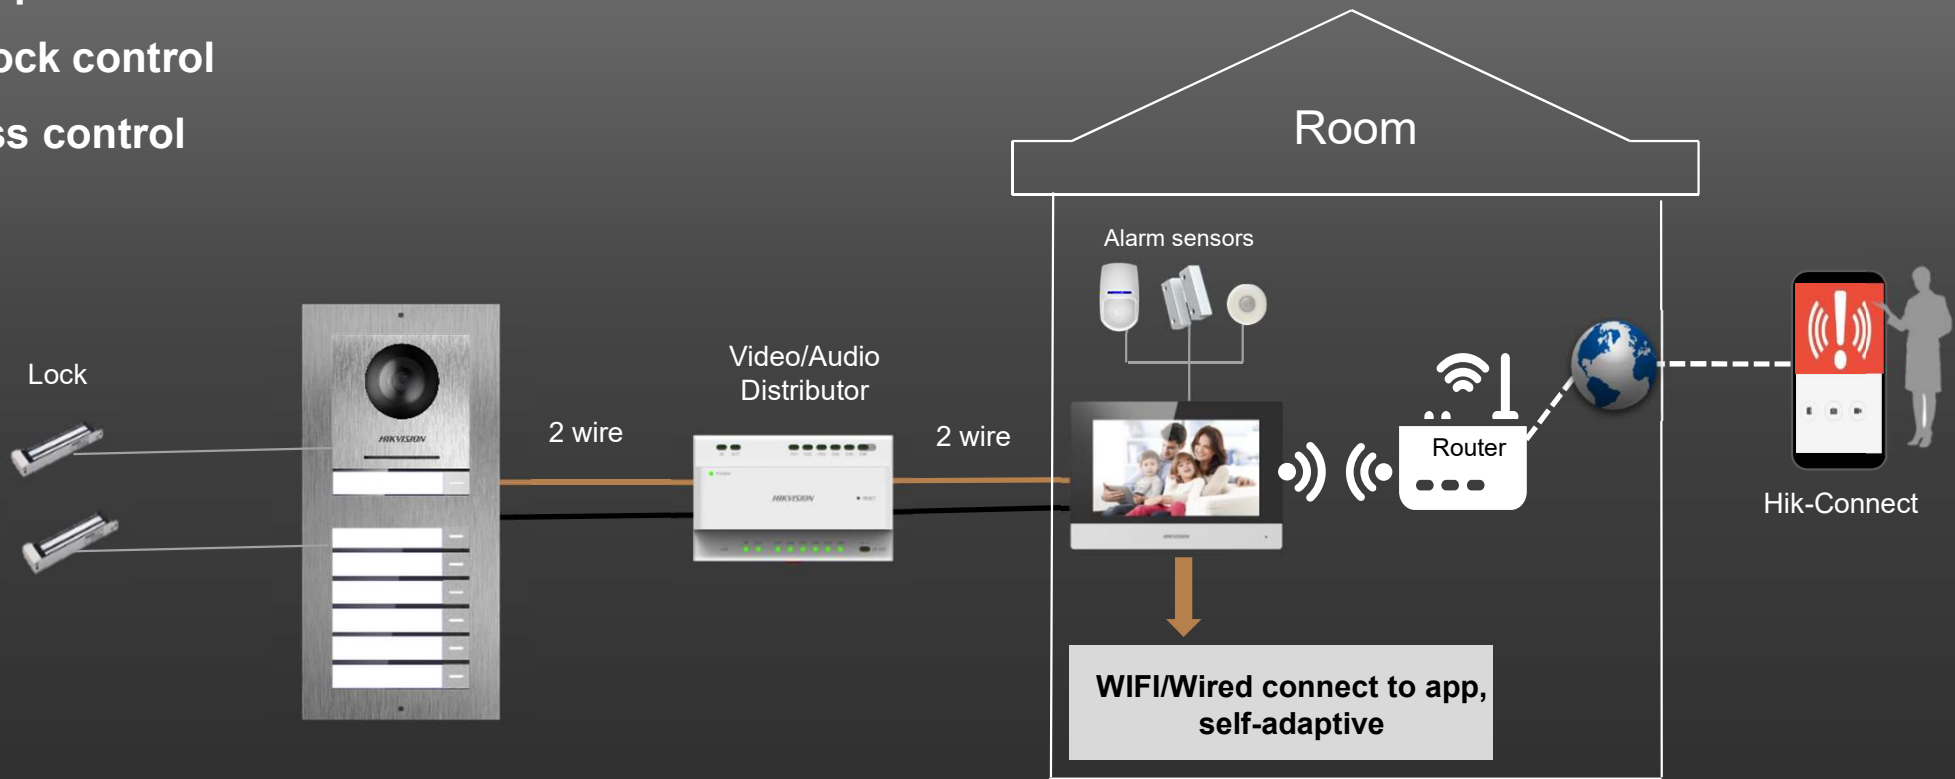

Modular Door Station
with New Material

Key Functions

Stainless Steel 304

2M, 180° WDR

Display screen

Configurable modularity

PoE

Two locks control

Highlights — Elegant & Useful Design

Suitable for the disabled

The salient point on button 5 is suitable for person with visual impairment to use.

System Framework for IP Video Intercom

Receive call and unlock door on Hik-Connect

Alarm pushed to Hik-Connect

Two lock control

Access control

System Framework for 2 Wire Video Intercom

Receive call and unlock door on Hik-Connect

Alarm pushed to Hik-Connect

Two lock control

Access control