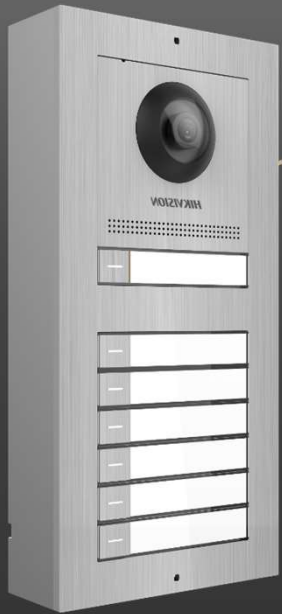

Modular Door Station

— Stainless Steel Version

Modular Door Station Family

Main unit
DS-KD8003-IME1/NS
DS-KD8003-IME2/NS

Main unit
DS-KD8003-IME1/S
DS-KD8003-IME2/S

Keypad module
DS-KD-KP/S

Nametag module
DS-KD-KK/S

Main unit without key

Main unit with key

Keypad module

Nametag module

Display module

Surface mounting frame

Flush mounting frame

Bracket

Modular Door Station
with New Material

Key Functions

Stainless Steel 304

2M, 180° WDR

Display screen

Configurable modularity

PoE

Two locks control

Backlight function

Nametag

Highlights — Excellent Image Quality

Fisheye camera, 2MP, 180°, ultra wide view angle, night vision

Door station image at night

Highlights — Easy Control & Various Application

Replaceable name tag