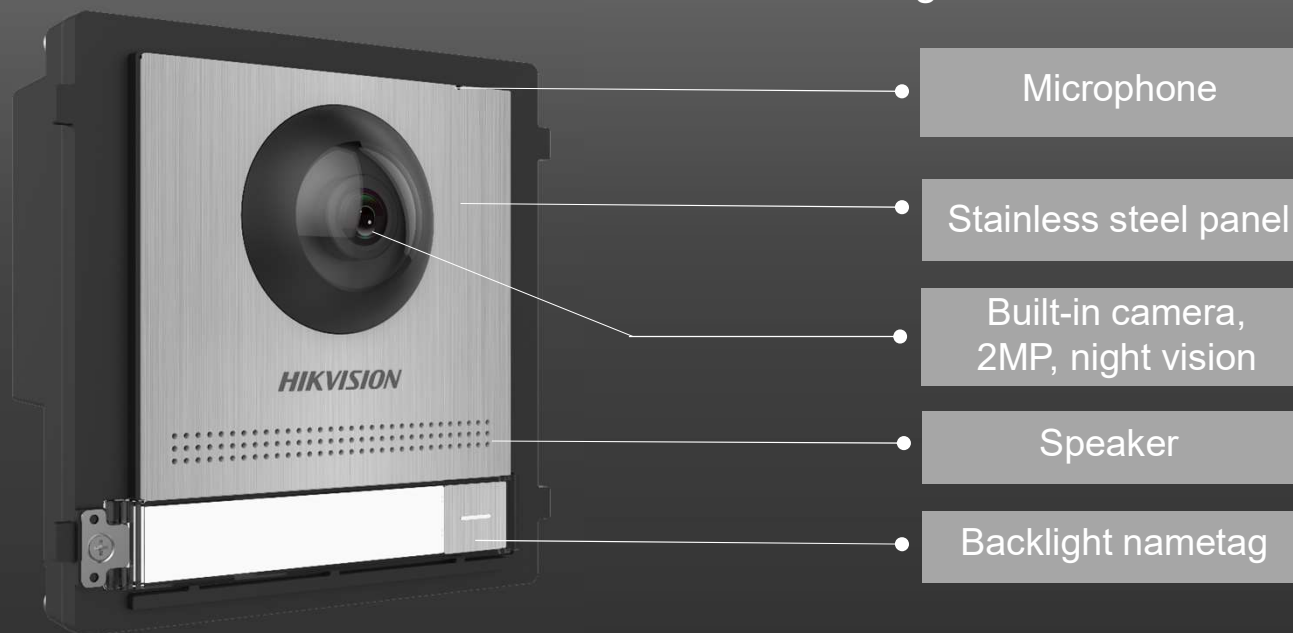

Modular Door Station
with New Material

Key Functions

Stainless Steel 304

2M, 180° WDR

Display screen

Configurable modularity

PoE

Two locks control

Print Letter/Name/Logo on the Name Tag Template

Benjamin

Insert the Name Tag into the tag slot

Cover the front mental panel, fix it with screws

Name Tag
Template

Highlights — Elegant & Useful Design

Artistic industrial design