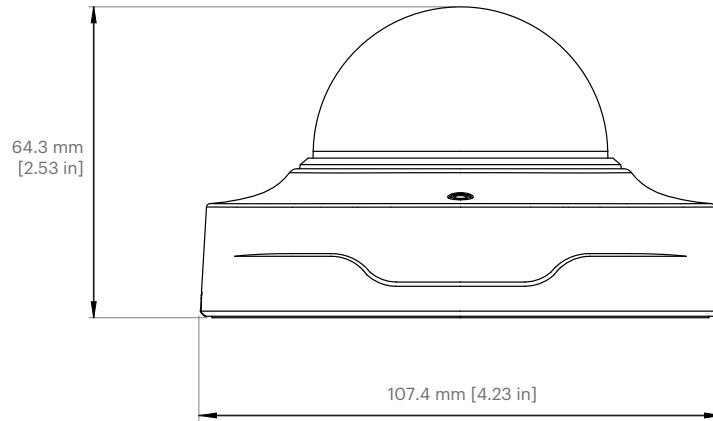

Technical drawings

Side view