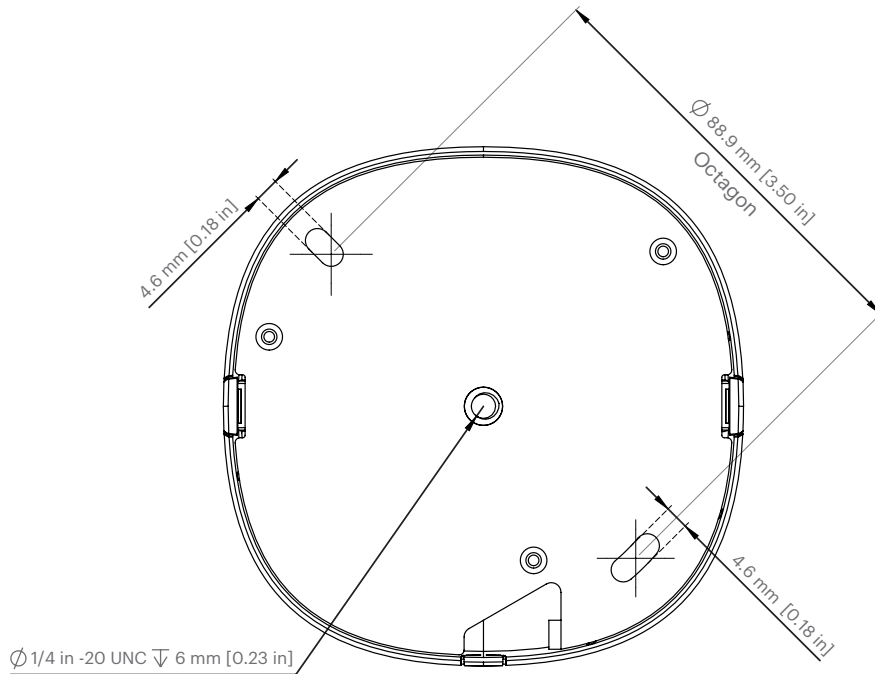

Bottom view